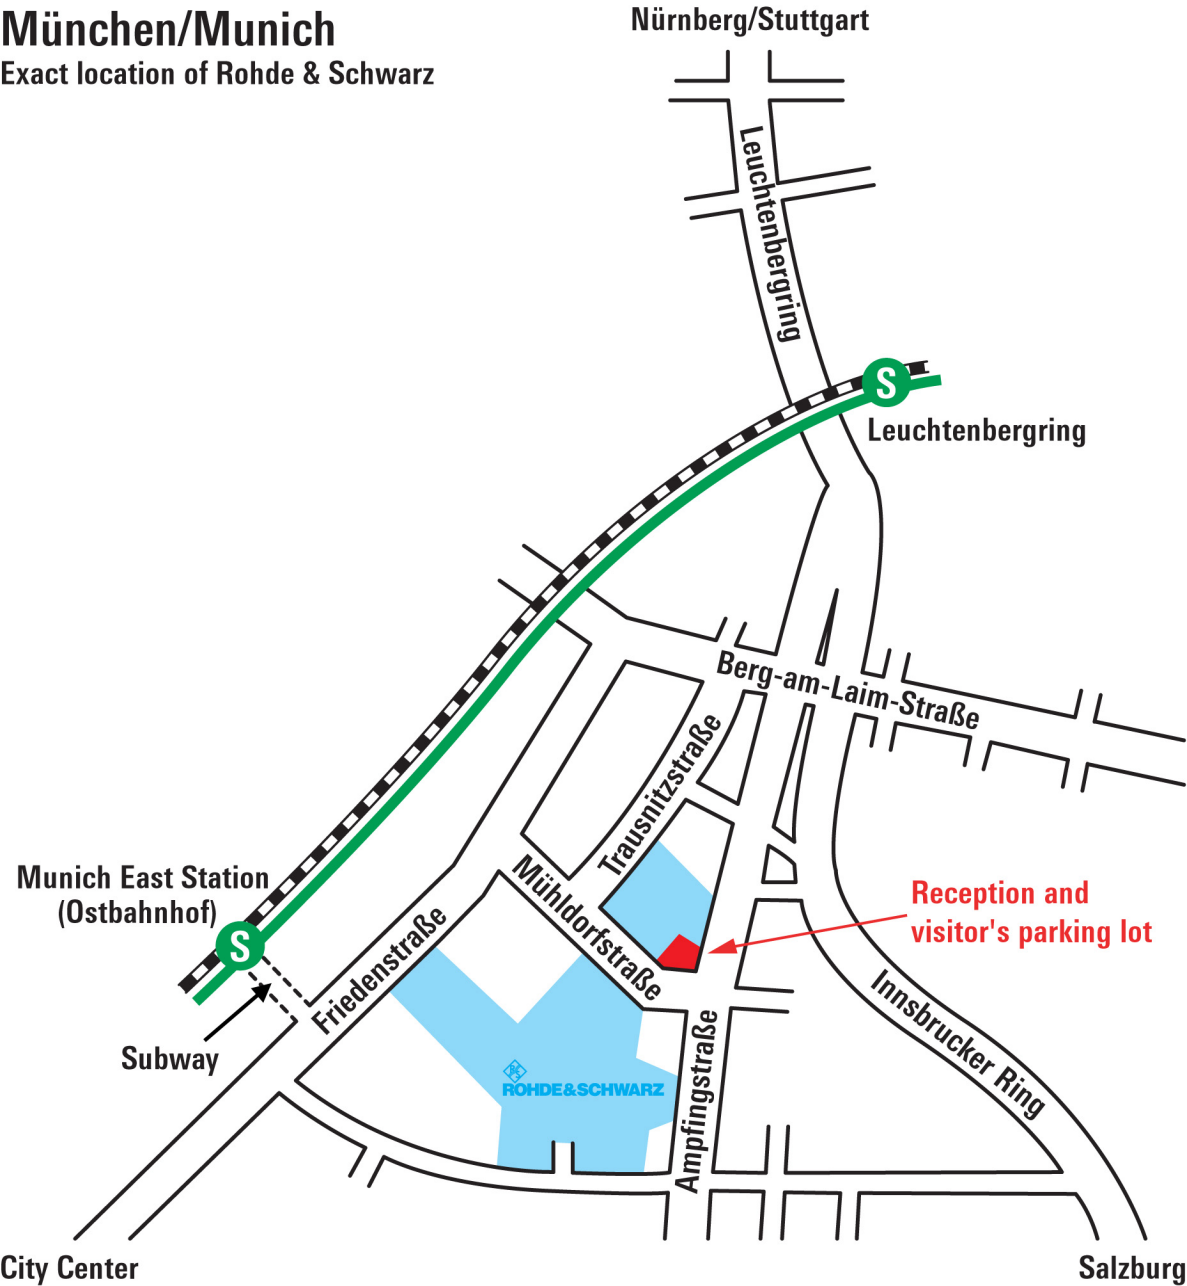

München/Munich

Exact location of Rohde & Schwarz

Nürnberg/Stuttgart

Leuchtenbergring

Munich East Station
(Ostbahnhof)

Subway

Reception and
visitor's parking lot

ROHDE & SCHWARZ